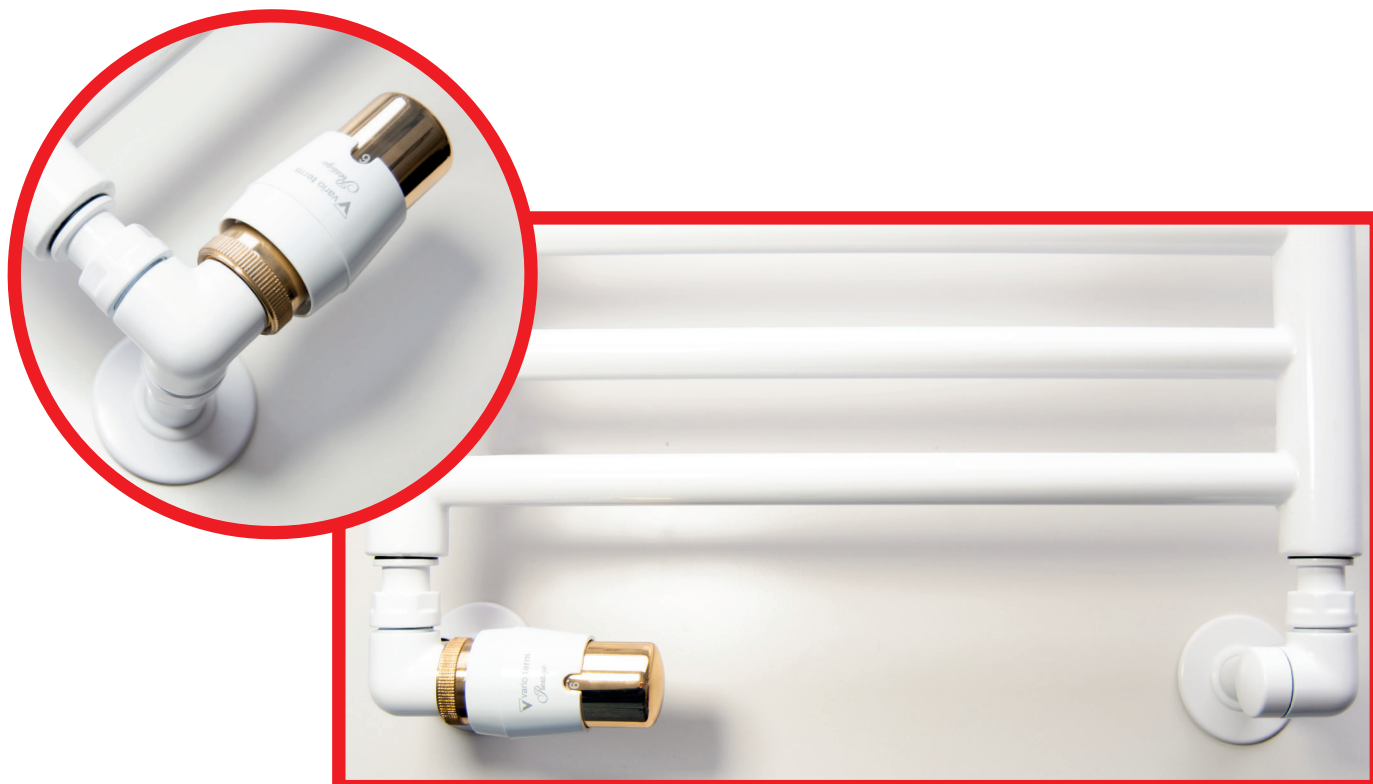

The photo shows All In One VISION GLAMOR - left

When ordering, add (PEX) or (Cu) at the end of the catalog number
Example: AEPRNYGS0207C/FK(PEX)