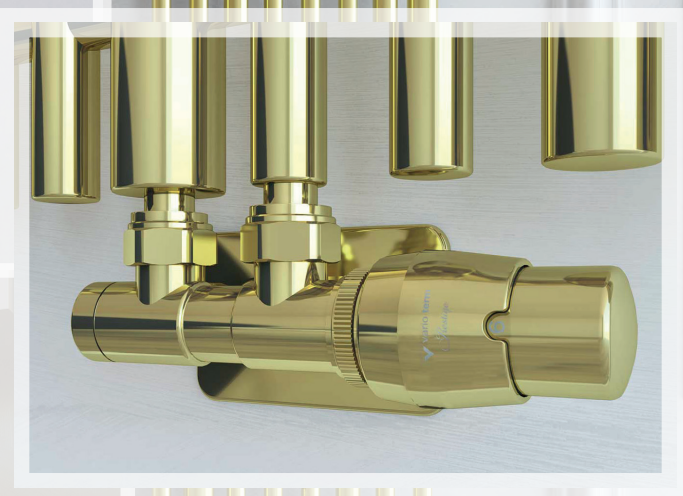

Each set comes with all the necessary accessories to connect the radiator to the installation and to regulate the temperature.

The PRESTIGE thermostatic head is the basis of all **GLAMOUR** sets.

TWINS 24 CARAT

INTEGRA 24 CARAT

All In One INTEGRA IN REAL GOLDEN

Color	With PRESTIGE thermostatic head (left/right)	Price
Gold 24 carat	AIGS0222CFK/L, AIGS0222CFK/P	3294 zł

All In One INTEGRA GLAMOUR

Color	With PRESTIGE thermostatic head (left / right)	Price
Galvanic gold	AIGS0220CFK/L, AIGS0220CFK/P	880 zł
Shiny galvanic gold + matt black	AIGS0223CFK/L, AIGS0223CFK/P	823 zł
Shiny galvanic gold + matt white	AIGS0225CFK/L, AIGS0225CFK/P	823 zł
Matt black + antique brass	AIGS0227CFK/L, AIGS0227CFK/P	823 zł
Matt white + antique brass	AIGS0228CFK/L, AIGS0228CFK/P	823 zł